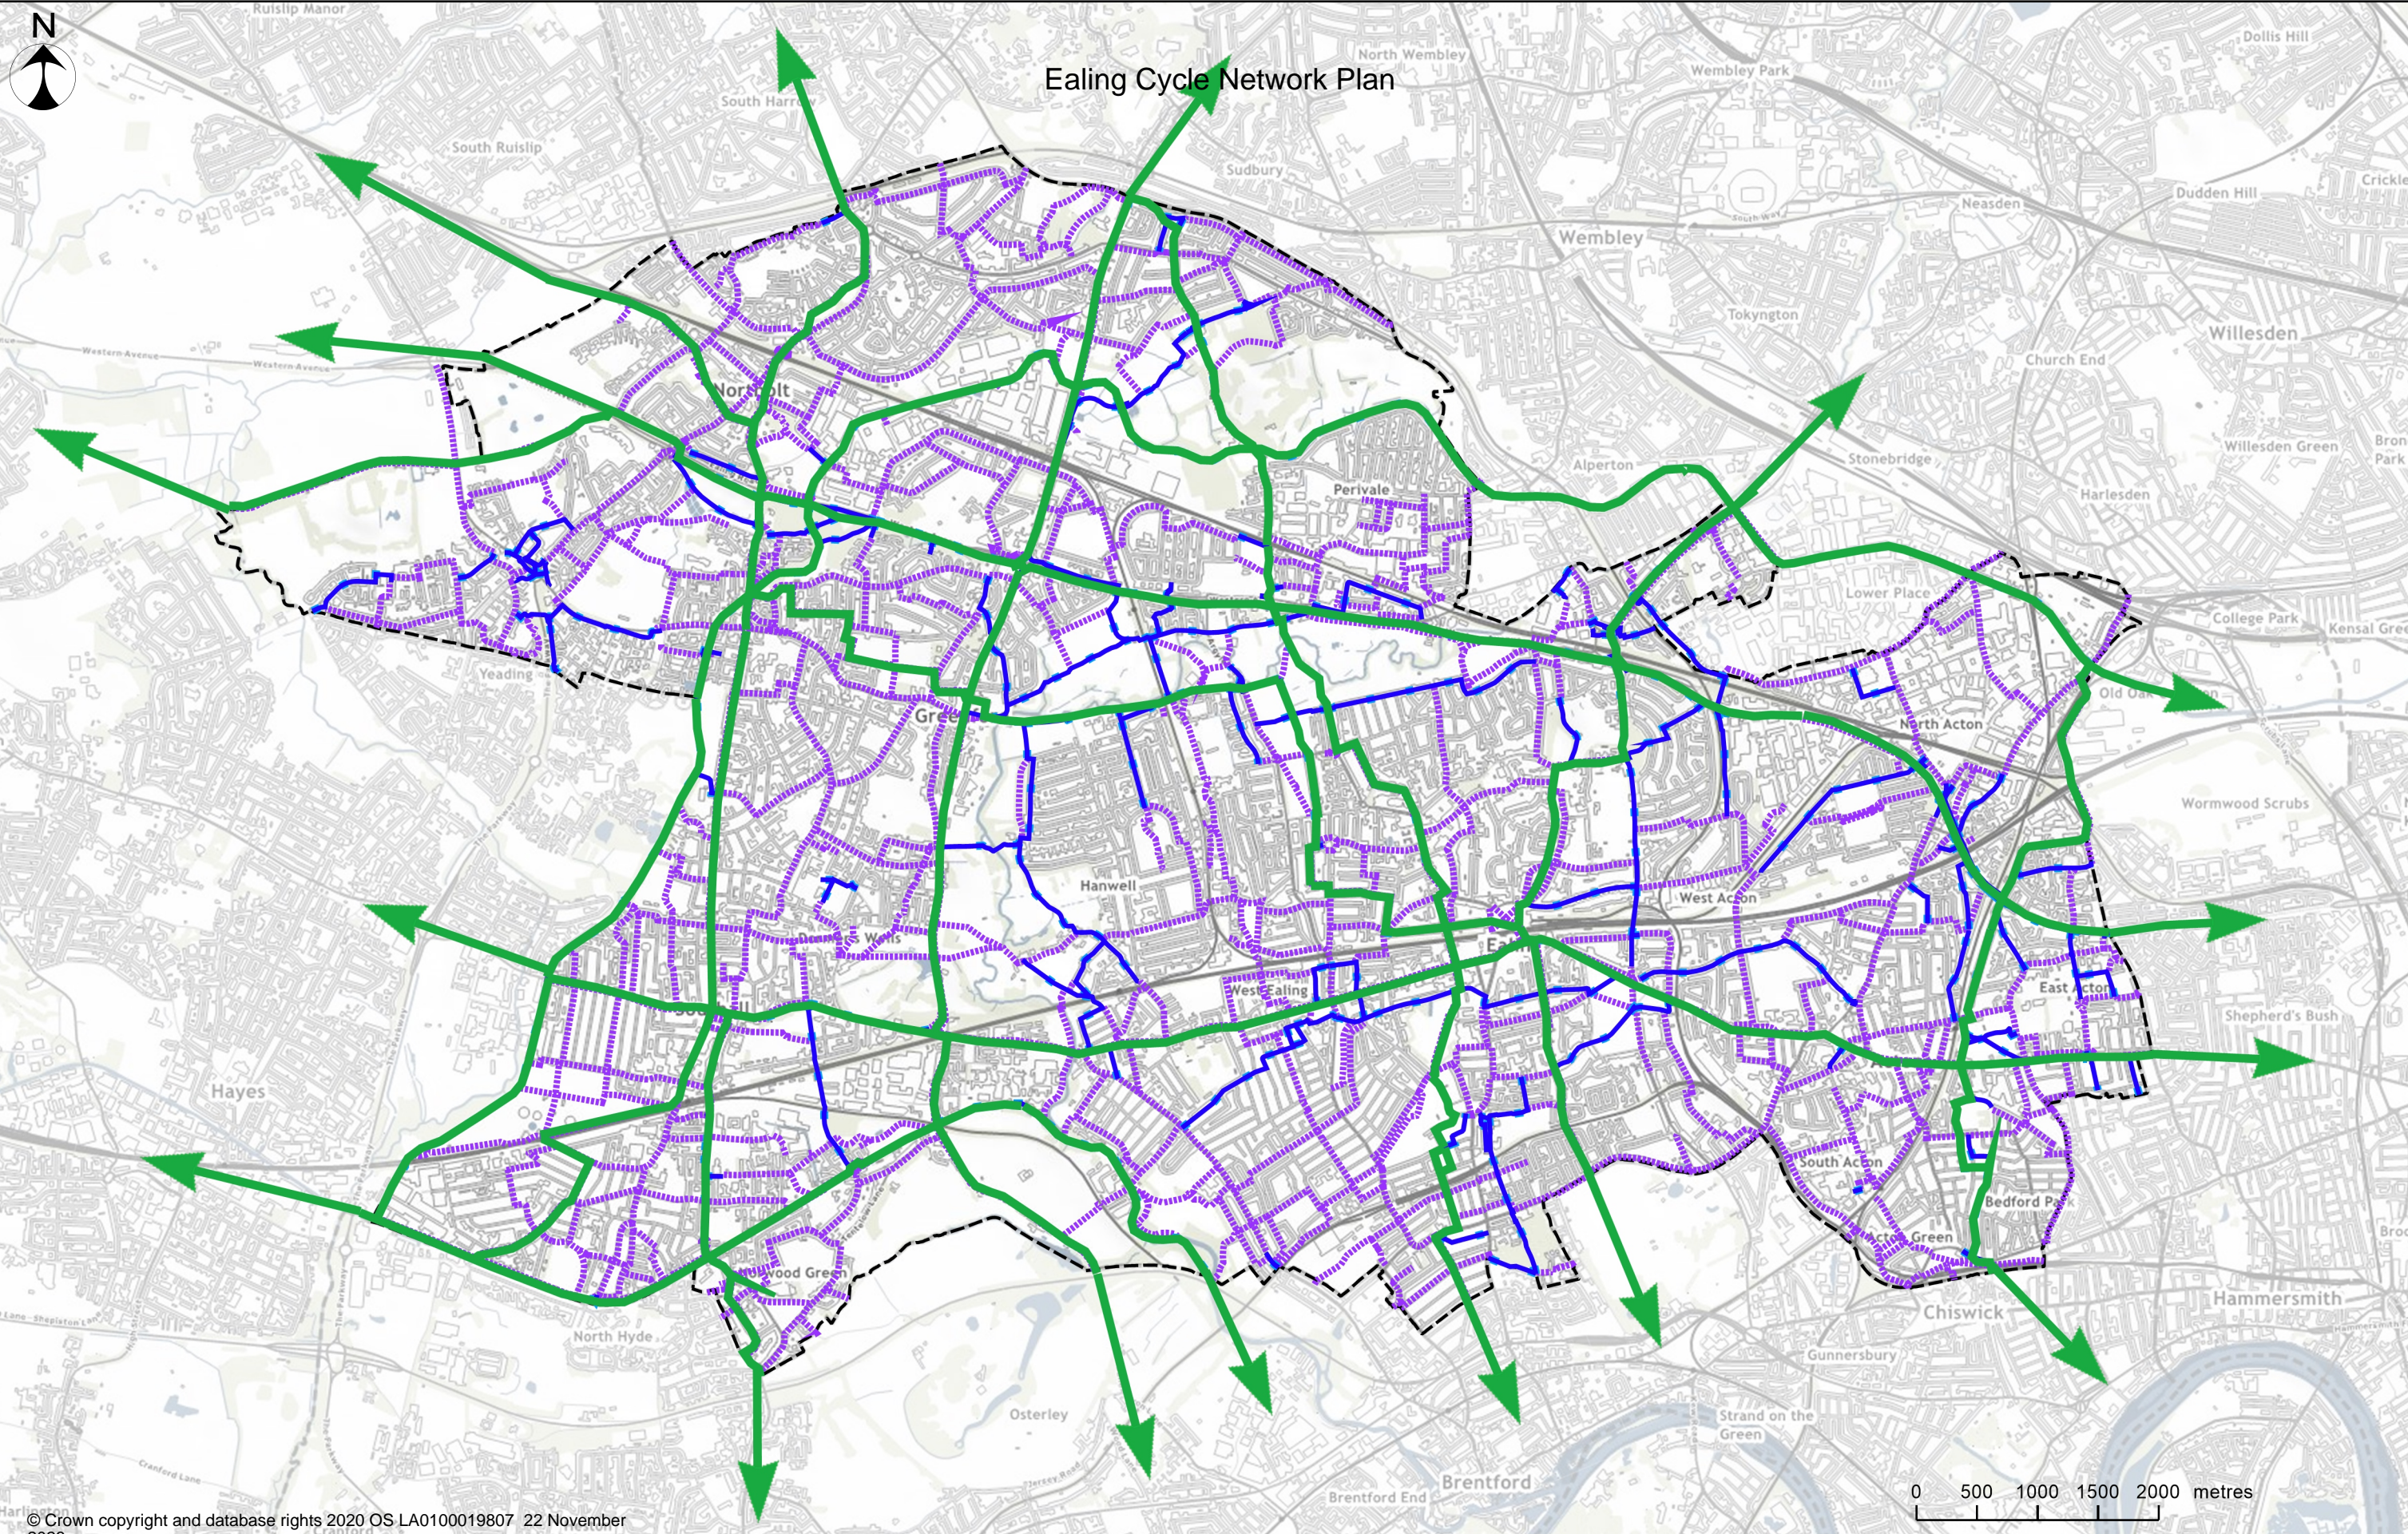

Ealing Cycle Network Plan

© Crown copyright and database rights 2020 OS LA0100019807 22 November 2023

-  Proposed strategic cycle route
-  Existing Cycle Route
-  Proposed cycle network